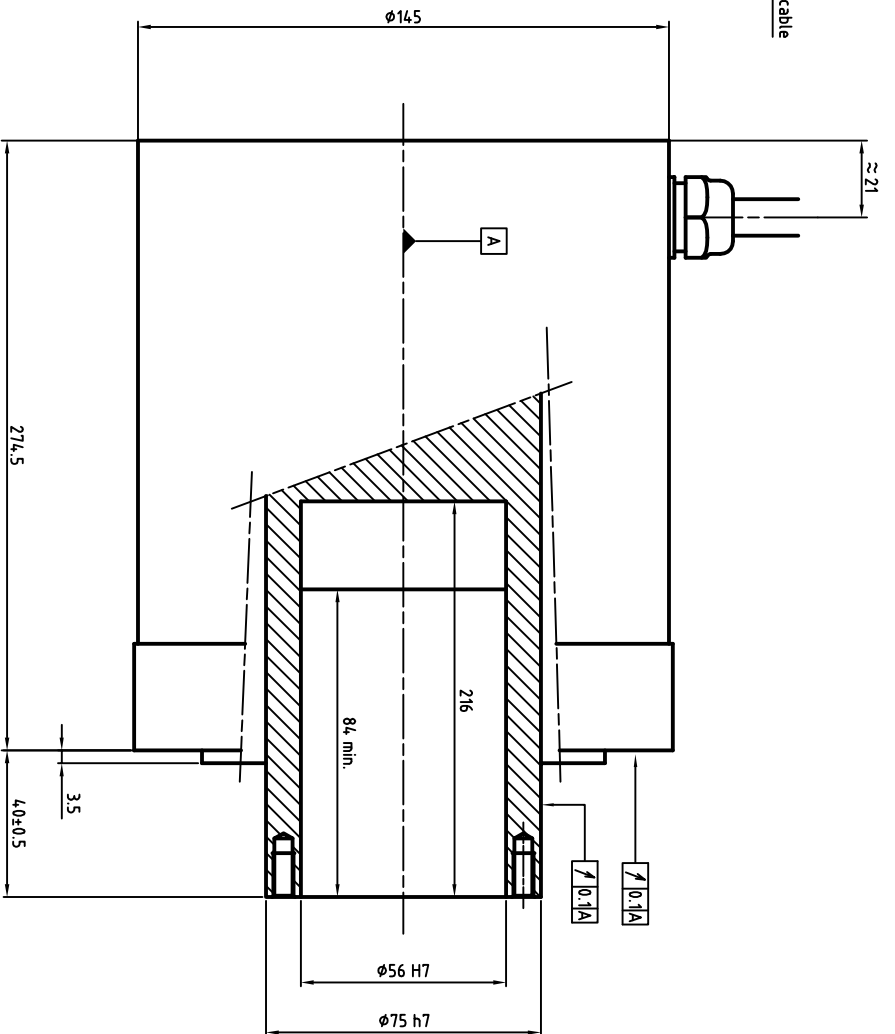

Power cable diameter and section depends on rated current  
 U : Phase 1  
 V : Phase 2  
 W : Phase 3  
 Green/Yellow : Ground

ENCODER SIGNAL COLORS

Wires colors	ERN1387	ERN1381	ECN1313	EON1325
White	A+	0V	Up	Up
Brown	A-	Up	0V	0V
Green	R+	A+	A+	A+
Yellow	R-	A-	A-	A-
Pink	D+	B-	B-	B-
Grey	D-	B+	B+	B+
Blue	C+	R+	DATA+	DATA+
Red	C-	R-	DATA-	DATA-
Black	Thermal	Thermal	CLOCK+	CLOCK+
Violet	Thermal	Thermal	CLOCK-	CLOCK-
Grey/Pink	B+	N/A	Thermal	Thermal
Red/Blue	B-	N/A	Thermal	Thermal
White/Green	0V	N/A	N/A	N/A
Brown/Green	Up	N/A	N/A	N/A