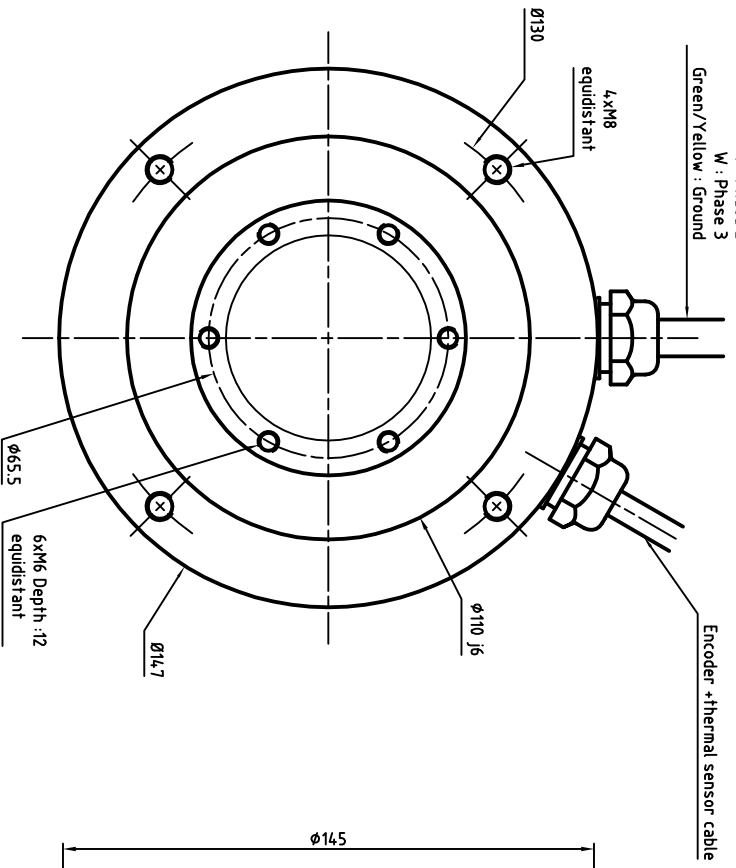

Power cable diameter and section depends on rated current  
 U : Phase 1  
 V : Phase 2  
 W : Phase 3  
 Green/Yellow : Ground

ENCODER SIGNAL COLORS

Wires colors	ERN1387	ERN1381	ECN1313	EON1325
White	A+	0V	Up	Up
Brown	A-	Up	0V	0V
Green	R+	A+	A+	A+
Yellow	R-	A-	A-	A-
Pink	D+	B-	B-	B-
Grey	D-	B+	B+	B+
Blue	C+	R+	DATA+	DATA+
Red	C-	R-	DATA-	DATA-
Black	Thermal	Thermal	CLOCK+	CLOCK+
Violet	Thermal	Thermal	CLOCK-	CLOCK-
Grey/Pink	B+	N/A	Thermal	Thermal
Red/Blue	B-	N/A	Thermal	Thermal
White/Green	0V	N/A	N/A	N/A
Brown/Green	Up	N/A	N/A	N/A